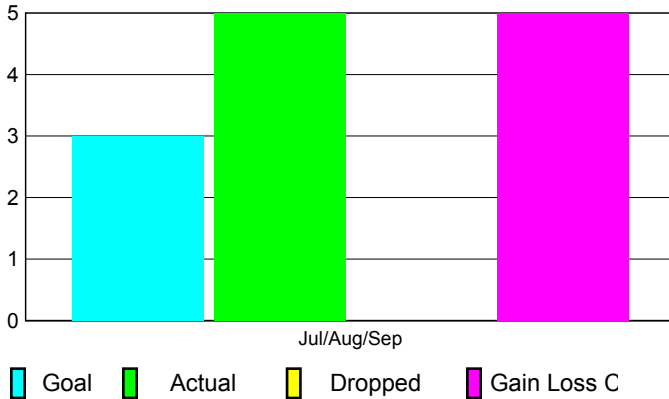

2010-2011 GMT Reports for District (or Undistricted) **District 324C1**

GMT: Adv K G RAMA KRISHNA MUR

Location: INDIA

GMT CA: 6

CLUBS

Club Results
2010-2011

Clubs
2009-2010

Month	New Club Goal	Actual New Clubs	Actual Dropped Clubs	Gain/Loss of Clubs	Gain/Loss of Clubs
Jul/Aug/Sep	3	5	0	5	1
Totals	3	5	0	5	1

Club Results 2010-2011

Goal, New, Dropped, Gain/Loss

Comparison of Club Gain/Loss

Current Year Compared to the Previous Year

YTD Status Quo Clubs 2010-2011

Status Quo Clubs Compared to Status Quo Members

MEMBERSHIP