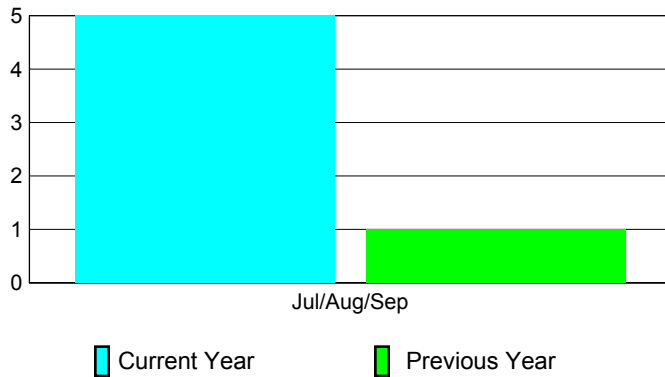

2010-2011 GMT Reports for District (or Undistricted) **District 324C1**

GMT: Adv K G RAMA KRISHNA MUR

Location: INDIA

GMT CA: 6

CLUBS

Club Results
2010-2011

Clubs
2009-2010

Month	New Club Goal	Actual New Clubs	Actual Dropped Clubs	Gain/Loss of Clubs	Gain/Loss of Clubs
Jul/Aug/Sep	3	5	0	5	1
Totals	3	5	0	5	1

Club Results 2010-2011

Goal, New, Dropped, Gain/Loss

Comparison of Club Gain/Loss

Current Year Compared to the Previous Year

YTD Status Quo Clubs 2010-2011

Status Quo Clubs Compared to Status Quo Members

MEMBERSHIP