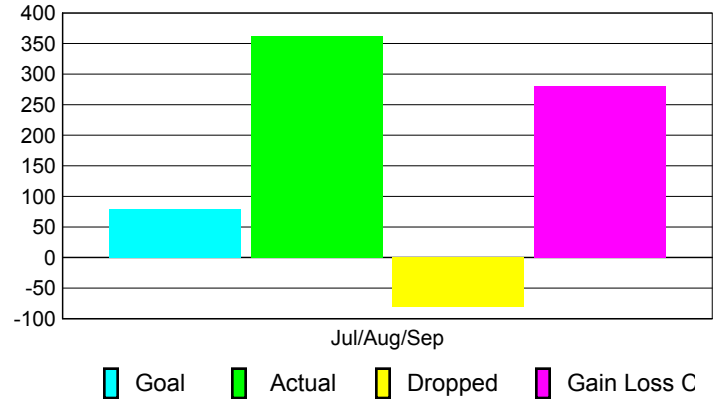

Membership Results 2010-2011

Goal, New, Dropped, Gain/Loss

Comparison of Membership Gain/Loss

Current Year Compared to the Previous Year